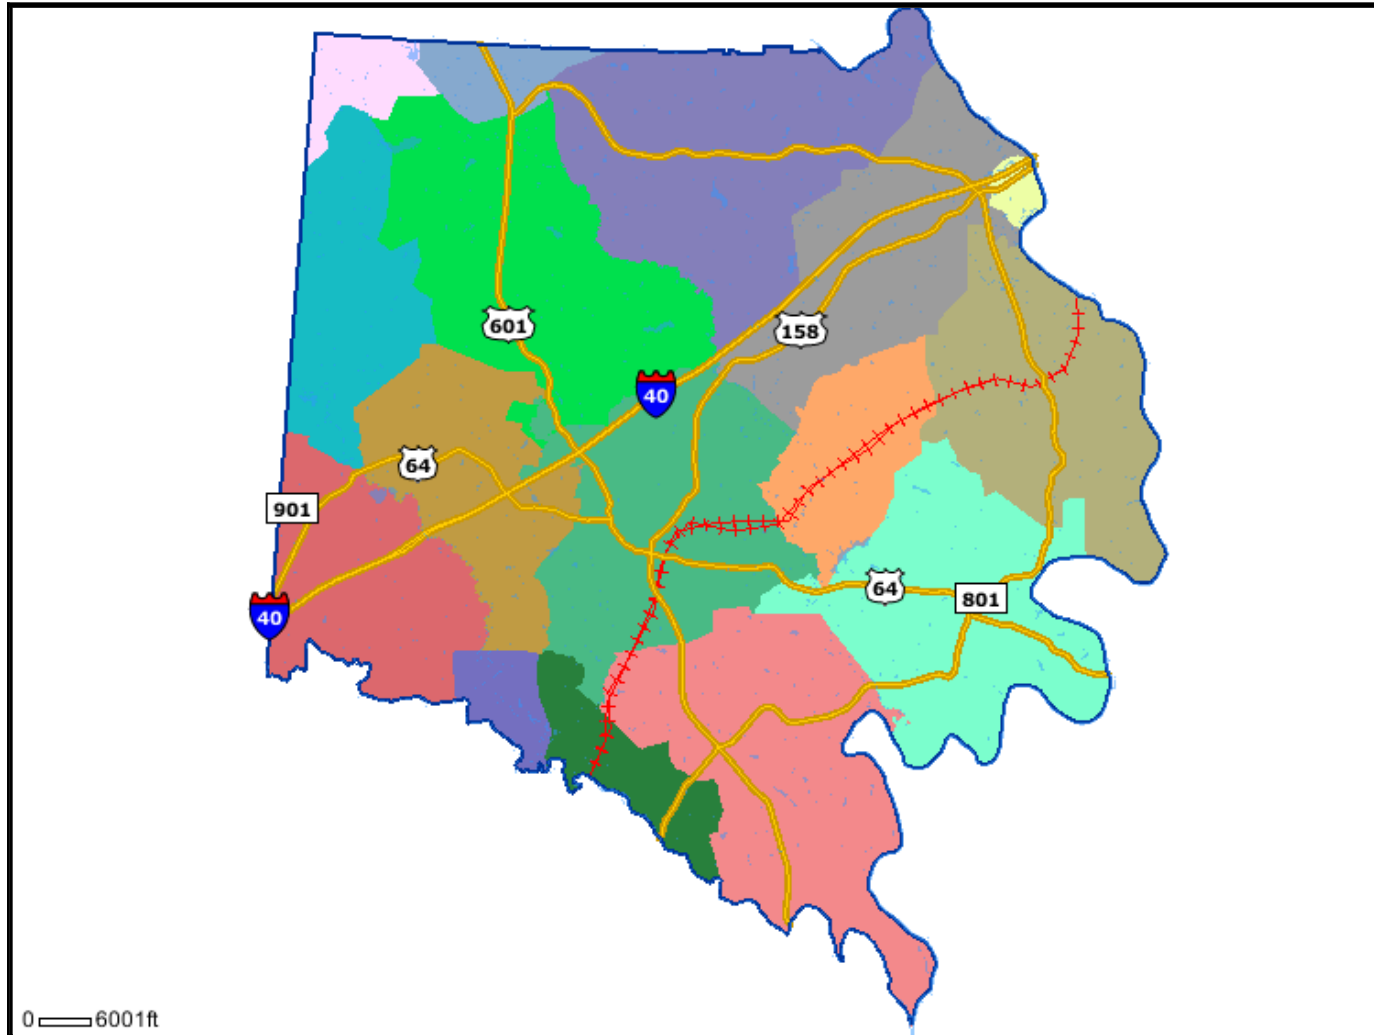

# GoMAPS - Davie County NC Public Access

\*\*\*WARNING: THIS IS NOT A SURVEY!\*\*\*

This map is prepared for the inventory of real property found within this jurisdiction, and is compiled from recorded deeds, plats, and other public records and data. Users of this map are hereby notified that the aforementioned public primary information sources should be consulted for verification of the information contained on this map. The County and mapping company assume no legal responsibility for the information contained on this map.